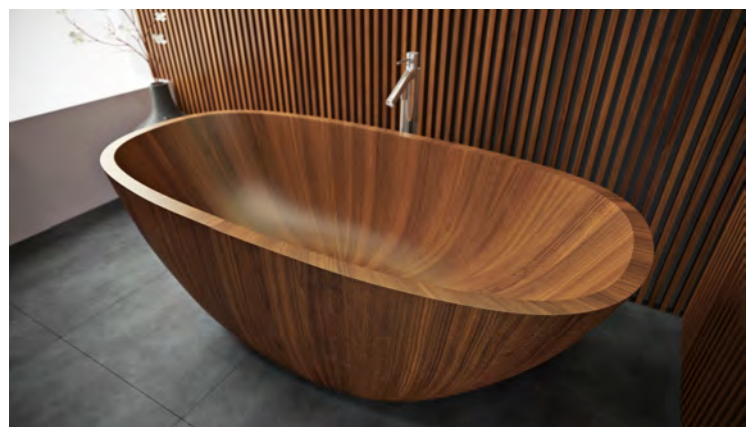

LAGUNA COMPACT

UNIQUE, COMPACT, INDIVIDUAL

^aLEGNA

COMPACT SPACE MIRACLE

Large bathrooms are a dream - small ones often a reality. So that you can dream big, we have reduced the space requirement of our LAGUNA COMPACT. This is how we created this great bathtub in our tried-and-tested design. The exterior dimensions are space-saving. Inside, however, the LAGUNA COMPACT offers just as much space as our large bathtubs.

The secret of our LAGUNA COMPACT lies in its design. It makes the bathtub look particularly filigree and saves space. This is what gives it its elegant appearance. A special one-off and a jewel for every bathroom. And well suited for big dreamers with a little less space.

The bathing pleasure remains unchanged. Your LAGUNA COMPACT keeps the bath water pleasantly warm for a long time. Treat yourself to this special luxury.

MADE OF BEST MATERIALS

Our bathtubs and lavabos incorporate all our knowledge and skills from boat building. This makes our products particularly robust and individual. And gives you a cuddly bathing experience. The surface of our products is flatteringly fine.

Every piece that leaves our factory is unique because we work with natural materials. You determine the type of wood and can select your favourite wood veneers in our manufacture. If you wish, we can integrate a whirlpool system for you. We can't imagine a more relaxing bath. And you?