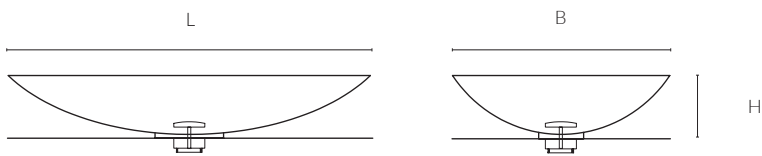

SOLIDEA ELLIPSE

SOLID, NOBLE, TIMELESS, GRACEFUL

aLEGNA

UNIQUE COMBINATION

The soft curves of the washbasin SOLIDEA ELLIPSE and the combination of wood and Corian mineral material seduce with their elegance. They give your bathroom its own elegant touch. The simple, modern design makes your washbasin a luxurious unique piece. The washbasin is not only visually convincing, but also extremely easy to clean. Particularly beautiful wood veneers are used for the outer part of the washbasin. You can decide for yourself which wood with which grain you like. The wood is lacquered and thus retains its permanently noble appearance.

DIMENSION OVAL: -L 70 x B 42 x H 15 cm

-L 60 x B 40 x H 15 cm

DIMENSION ROUND: -L/B 42 x H 15cm