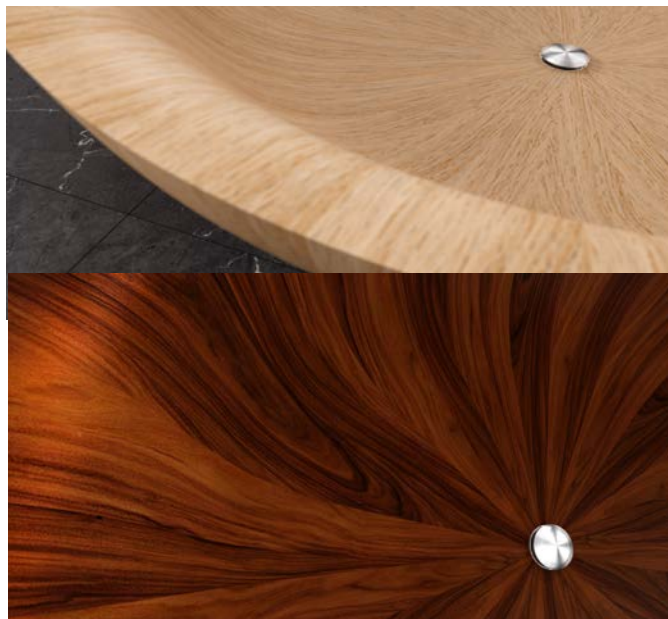

LAGUNA REDONDO

SOFT, HARMONIOUS, WELL-BALANCED

ALEGNA

A GOOD DESIGN INVOLVES AS LITTLE DESIGN AS POSSIBLE.

(Designer Dieter Rams)

With its understated design, soft finishes and curves, the designer's quote fully reflects the LAGUNA REDONDO wooden bathtub. Handmade, forming a uniform and integrated frame, this bathtub allows you to relax and have a cosy bath, whether alone, as a couple or with the whole family.

However, the LAGUNA REDONDO wooden bathtub also distinguishes itself with further benefits: It is very easy to clean and can also be installed in existing bathrooms with minimal effort. This bathtub is ideally suited for larger bathrooms.

MADE OF SOPHISTICATED MATERIALS.

Due to the unique design of ALEGNA, this wooden bathtub is relatively lightweight when compared to other wooden bathtubs, and will delight your spirit and soul for many years to come. In spite of the size of the tub, it appears elegant and luxurious due to its understated design, soft curves and carefully selected materials.

LAGUNA REDONDO

SOFT, HARMONIOUS, WELL-BALANCED

AT A GLANCE

- Each bathtub is a handmade unique specimen
- Bathing pleasure for one or more people
- High durability
- Integrated trap / overflow
- Very easy to clean
- Easy installation, even in existing, relatively large bathrooms
- Made of your desired type of wood
- Matt or gloss finish
- 10-year warranty