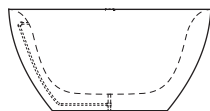

The LAGUNA PEARL wooden bathtub is available in three different sizes and in all types of wood. The pleasant, fine finish is available in matt or gloss.

LAGUNA PEARL

STRIKING, UNIQUE, WEIGHTLESS

AT A GLANCE

SMALL 190 CM
STANDARD 205 CM
XL 220 CM

62 CM

SMALL 95 CM
STANDARD 115 CM
XL 130 CM